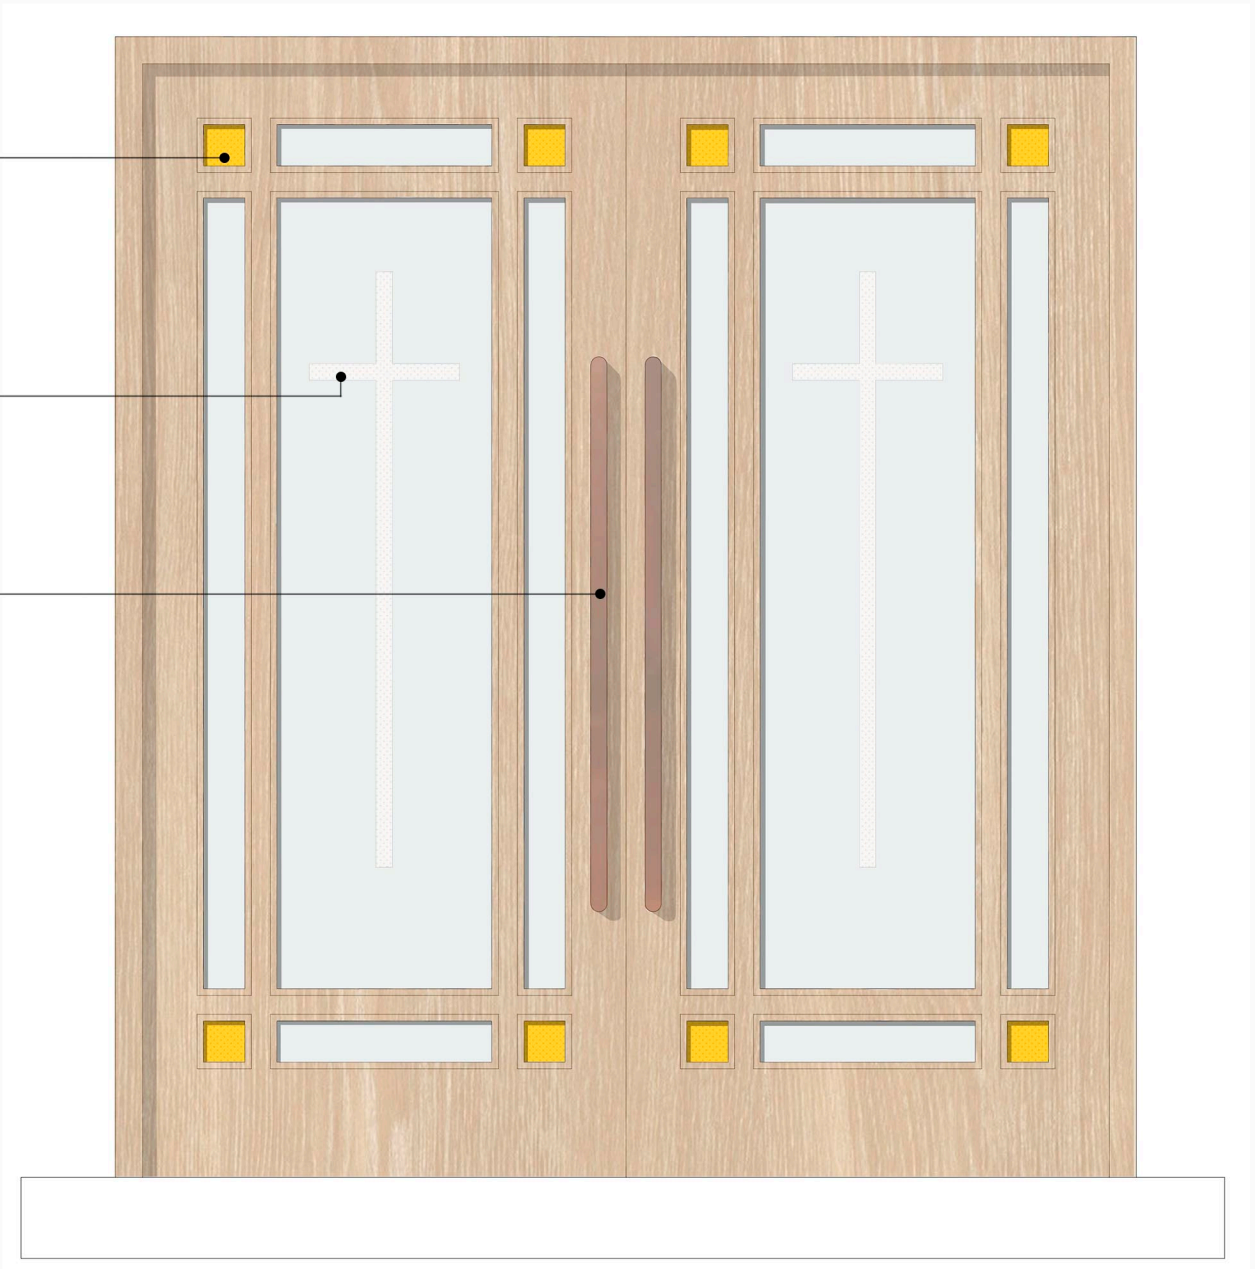

Elevation of Tabernacle.

- Amber glass square margin detail.
- Sanctuary wall to be replastered and then redecorated with a cream coloured finish. Stencil decorated horizontal bands with gold and buff interlocking circles link the tabernacle recess to the banners either side.
- Etched glass cross within glazed panel.
- New Scottish Buff sandstone Tabernacle recess surround. Recess to have gold finish with gold perimeter banding.
- Bronze finish to pull handles.
- Existing Altar to be relocated centrally on the extended Dias.
- New oak skirting board.
- Carpeted Dias and steps with gold coloured nosings.

New American Oak Main Entrance Doors.

Note:  
The existing glazed panels either side of the doorway are to be retained but the timber is to be rubbed down and restained with opaque stain to match the finish on the new doors.

St Hugh and St John, Timperley.  
**New Tabernacle Recess, Sanctuary Wall  
 Decoration & New External Doors.**

Drawing 1811-20 Not to Scale  
 May 2019

R. S. Harrington Architect Ltd.